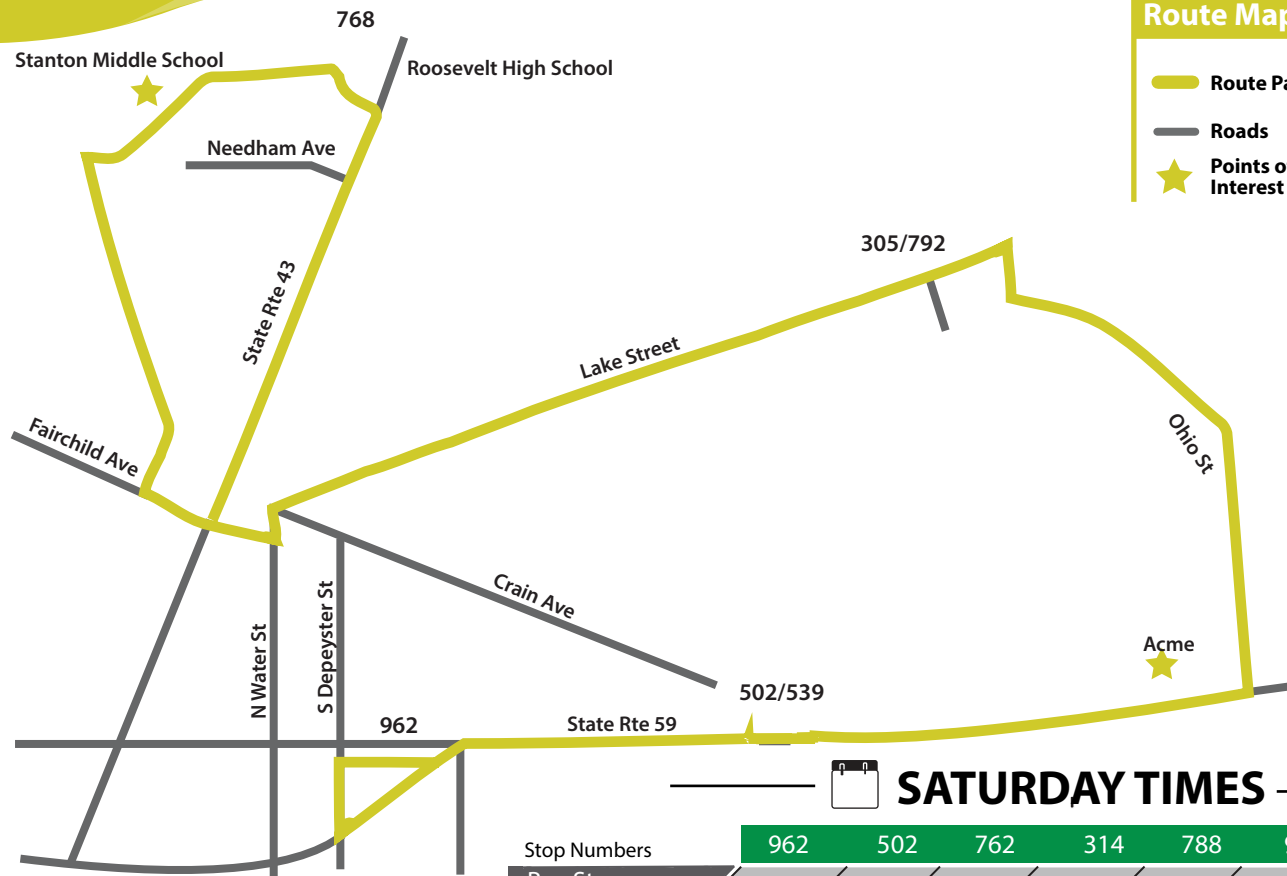

40 Suburban North

Route Map

- Route Path
- Roads
- Points of Interest

SATURDAY TIMES

Stop Numbers	962	502	762	314	788	962
SATURDAY						
Bus Stop Locations	Kent Central Gateway, North Bay 4	KSU/Moulton Hall	Lake & Woodside WB	Roosevelt HS	Lake & Woodside EB	Kent Central Gateway, North Bay 4
9:25 H	9:29	9:38	9:42	9:46	9:55	
10:30 H	10:34	10:43	10:47	10:51	11:00	
11:35 H	11:39	11:48	11:52	11:56	12:05	
12:40 M	12:44	12:53	12:57	1:01	1:10	
1:45 M	1:49	1:58	2:02	2:06	2:15	
2:50 M	2:54	3:03	3:07	3:11	3:20	
3:55 M	3:59	4:08	4:12	4:16	4:25	
5:00 M	5:04	5:13	5:17	5:21	5:30	
6:05 M	6:09	6:18	6:22	6:26	6:35	
7:10 M	7:14	7:23	7:27	7:31	7:40	

EZfare BENEFITS:

- Faster, more convenient boarding
- No need to carry cash or exact change
- No need to buy a 'ticket'

Scan the QR code for more details

- **30 - Interurban West**
35 - Interurban East
Stow/Kent/Ravenna: Mon-Sat
- **40 - Suburban North**
45 - Suburban South
North Kent/South Kent: Mon-Sat
- **46 - Downtowner**
Downtown Kent: Thurs-Sat
- **70 - Windham/Garrettsville**
Ravenna/Windham/Garrettsville/Hiram: Mon-Fri
- **80 - Raven West**
85 - Raven East
West Ravenna/East Ravenna: Mon-Fri
- **90 - Akron Express**
Kent/Akron: Mon-Fri
- **100 - Cleveland Express**
Kent/Cleveland: Mon-Fri

KSU/Student Routes

- **51 - Campus Loop**
Clockwise KSU: Mon-Fri
- **55 - Allerton**
Allerton Sports Complex/Student Center: Mon-Fri
- **57 - Stadium Loop**
Dix Stadium/Student Ctr/KCG: Fall/Spring Saturdays, KSU Breaks/Holidays: Mon-Fri
- **58 - Summit East/Front Campus**
Dix Stadium/Summit East/Student Center/Front Campus: Mon-Fri
- **59 - Stadium Night Loop**
Stadium to Campus: Mon-Thu, Sun

ALL NEW! **More Daily Trips**