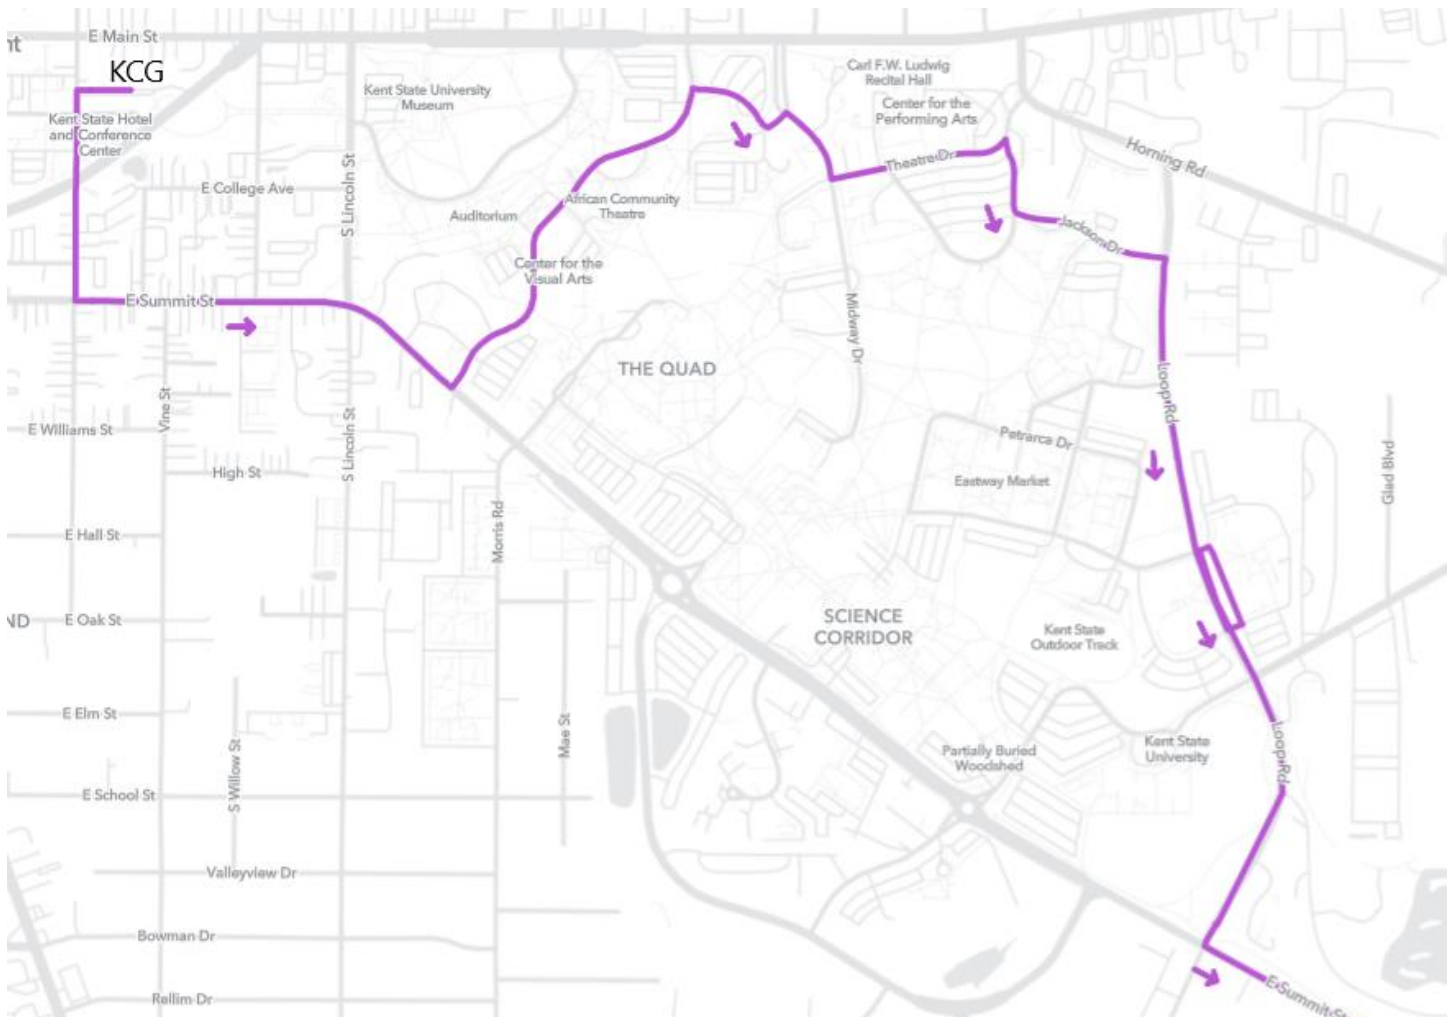

DETOUR

On **Saturday, September 28, 2024**, Kent State University will be holding their Homecoming parade. Main Street will be closed from Midway to Water Street. The parade starts at 10:30am and should be done by 12:00, however the road will be closed from **7:00am until 1:00pm**.

Route 35 SAT, 40, and 57 will be on detour for the duration of the detour. The detours are below.

57 Stadium Loop Inbound to Dix Stadium

From Kent Central Gateway
Left on Depeyster St.
Left on Summit St.
Left on Terrace Dr.
Right on Midway Dr.
Resume Route

Missed Stops

540 Architecture & ENV Design SB
500 Franklin Hall
501 Cartwright Hall